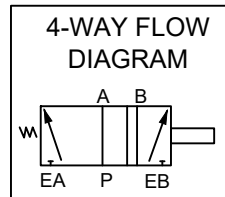

MANUAL OPERATION
BUTTON (METAL)

MODEL	VOLTAGE	INRUSH
N4S-D1	110 VAC	62 mA
N4S-D2	24 VDC	108 mA
N4S-D12	12 VDC	204 mA
N4S-D22	220 VAC	31 mA
N4S-D24	24 VAC	C/F

UCI

DRAWING NAME:
N4S-D

MATERIAL:	A	DRAWING NUMBER: N4S-D_DIM	REV. 2
SCALE: 1:0.9.	NAME: MCH	DATE: 9-18-19	