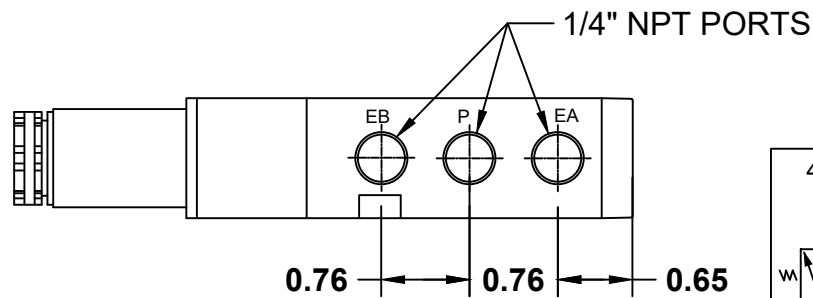

MANUAL OPERATION
BUTTON (METAL)

MODEL	VOLTAGE	INRUSH
N4S-D1	110 VAC	62 mA
N4S-D2	24 VDC	108 mA
N4S-D12	12 VDC	204 mA
N4S-D22	220 VAC	31 mA
N4S-D24	24 VAC	C/F

UCI

DRAWING NAME:
N4S-D

MATERIAL:	A	DRAWING NUMBER: N4S-D_DIM	REV. 2
SCALE: 1:0.9.	NAME: MCH	DATE: 9-18-19	