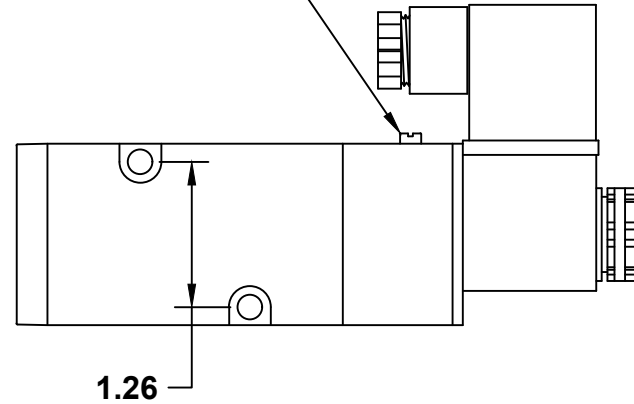

MANUAL OPERATION
BUTTON (METAL)

MODEL	VOLTAGE	INRUSH
N4S-D1	110 VAC	62 mA
N4S-D2	24 VDC	108 mA
N4S-D12	12 VDC	204 mA
N4S-D22	220 VAC	31 mA
N4S-D24	24 VAC	C/F

UCI

DRAWING NAME:
N4S-D

MATERIAL:	A	DRAWING NUMBER: N4S-D_DIM	REV. 2
SCALE: 1:0.9.	NAME: MCH	DATE: 9-18-19	