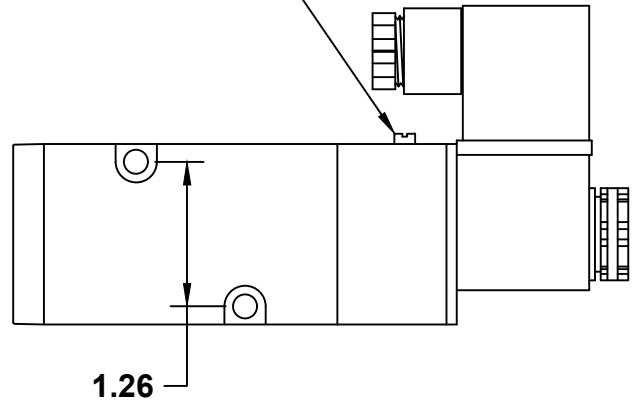

MANUAL OPERATION  
BUTTON (METAL)

MODEL	VOLTAGE	INRUSH
N4S-D1	110 VAC	62 mA
N4S-D2	24 VDC	108 mA
N4S-D12	12 VDC	204 mA
N4S-D22	220 VAC	31 mA
N4S-D24	24 VAC	C/F

**UCI**

DRAWING NAME:  
**N4S-D**

MATERIAL:	<b>A</b>	DRAWING NUMBER: N4S-D_DIM	REV: <b>2</b>
SCALE: 1:0.9.	NAME: MCH	DATE:	9-18-19