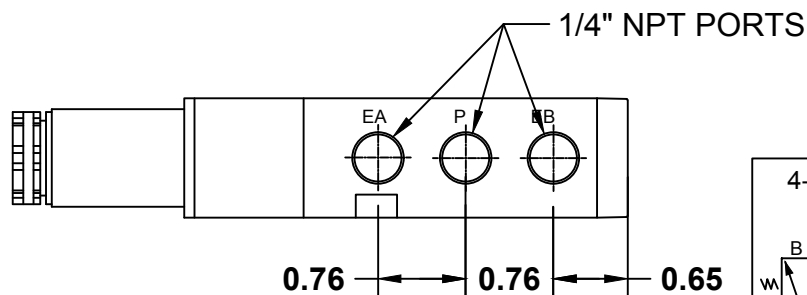

MANUAL OPERATION  
BUTTON (METAL)

MODEL	VOLTAGE	INRUSH
N4S-D1	110 VAC	62 mA
N4S-D2	24 VDC	108 mA
N4S-D12	12 VDC	204 mA
N4S-D22	220 VAC	31 mA
N4S-D24	24 VAC	C/F

**UCI**

DRAWING NAME:  
**N4S-D**

MATERIAL:	<b>A</b>	DRAWING NUMBER: N4S-D_DIM	REV: <b>2</b>
SCALE: 1:0.9.	NAME: MCH	DATE:	9-18-19