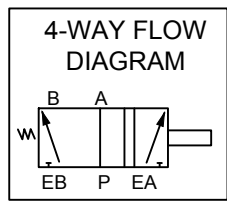

MANUAL OPERATION  
BUTTON (METAL)

MODEL	VOLTAGE	INRUSH
N4S-D1	110 VAC	62 mA
N4S-D2	24 VDC	108 mA
N4S-D12	12 VDC	204 mA
N4S-D22	220 VAC	31 mA
N4S-D24	24 VAC	C/F

**UCI**

DRAWING NAME:  
**N4S-D**

MATERIAL:	<b>A</b>	DRAWING NUMBER: N4S-D_DIM	REV: <b>2</b>
SCALE: 1:0.9.	NAME: MCH	DATE:	9-18-19