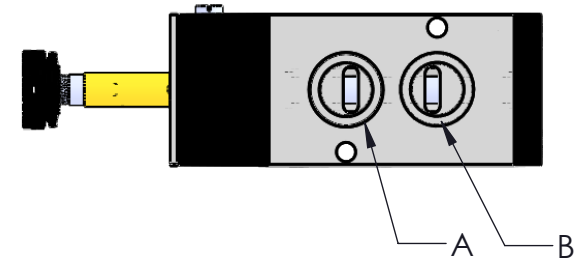

METAL OVER RIDE BUTTON

EB
P
EA

NOTES:

- BODY CLEAR ANODISED
- EA, P, EB PORTS 1/4" NPT
- A,B PORTS O-RING SEAL

THIS DOCUMENT IS PROPERTY OF UNIVERSAL COMPONENTS, INC.
 ANY REPRODUCTION, DISCLOSURE, OR USE OF THIS DOCUMENT IS
 EXPRESSLY PROHIBITED UNLESS OTHERWISE AGREED UPON IN WRITING.
 ALL SPECIFICATIONS SUBJECT TO CHANGE WITHOUT NOTICE.

DRAWING NAME:

UCI 4-WAY SOLENOID VALVE WITH OPTIONAL FINISH

MATERIAL:

A

DRAWING NUMBER:

CN4S-B

REV.

1