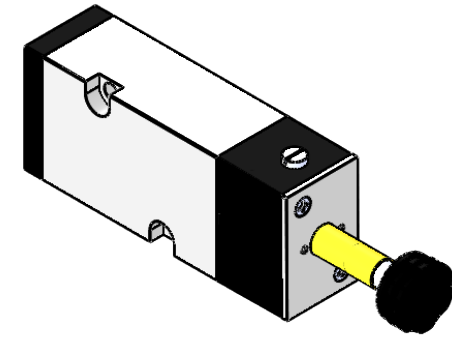

METAL OVER RIDE BUTTON

EB
P
EA

NOTES:

- BODY CLEAR ANODISED
- EA, P, EB PORTS 1/4" NPT
- A,B PORTS O-RING SEAL

THIS DOCUMENT IS PROPERTY OF UNIVERSAL COMPONENTS, INC.
 ANY REPRODUCTION, DISCLOSURE, OR USE OF THIS DOCUMENT IS
 EXPRESSLY PROHIBITED UNLESS OTHERWISE AGREED UPON IN WRITING.
 ALL SPECIFICATIONS SUBJECT TO CHANGE WITHOUT NOTICE.

DRAWING NAME:

UCI 4-WAY SOLENOID VALVE WITH OPTIONAL FINISH

MATERIAL:

A

DRAWING NUMBER:

CN4S-B

REV.

1