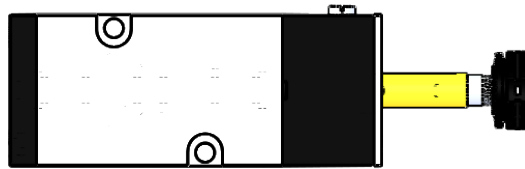

METAL OVER RIDE BUTTON

EB
P
EA

NOTES:

- BODY CLEAR ANODISED
- EA, P, EB PORTS 1/4" NPT
- A,B PORTS O-RING SEAL

THIS DOCUMENT IS PROPERTY OF UNIVERSAL COMPONENTS, INC.
 ANY REPRODUCTION, DISCLOSURE, OR USE OF THIS DOCUMENT IS
 EXPRESSLY PROHIBITED UNLESS OTHERWISE AGREED UPON IN WRITING.
 ALL SPECIFICATIONS SUBJECT TO CHANGE WITHOUT NOTICE.

DRAWING NAME:

UCI 4-WAY SOLENOID VALVE WITH OPTIONAL FINISH

MATERIAL:

A

DRAWING NUMBER:

CN4S-B

REV.

1