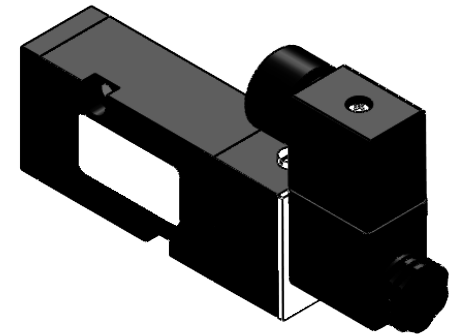

METAL OVER RIDE BUTTON

NOTES:

- BODY BLACK ANODISED
- EA, P, EB PORTS 1/4" NPT
- A,B PORTS O-RING SEAL

EB

P

EA

DRAWING NAME:

UCI STANDARD 4-WAY SOLENOID VALVE

MATERIAL:

A

DRAWING NUMBER:
BN4S-B

REV.

1

SCALE: N.T.S.

NAME: MCH

DATE: 6/20/2018