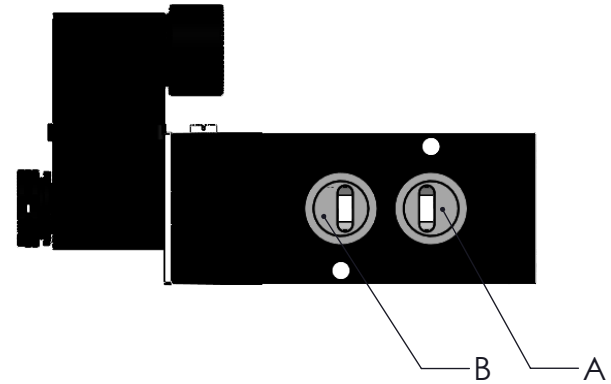

METAL OVER RIDE BUTTON

NOTES:

- BODY BLACK ANODISED
- EA, P, EB PORTS 1/4" NPT
- A,B PORTS O-RING SEAL

EB

P

EA

DRAWING NAME:

UCI STANDARD 4-WAY SOLENOID VALVE

MATERIAL:

A

DRAWING NUMBER:
BN4S-B

REV.

1

SCALE: N.T.S.

NAME: MCH

DATE: 6/20/2018