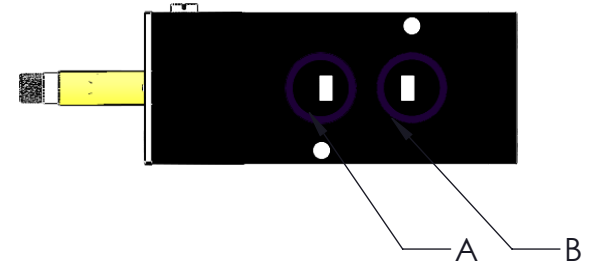

METAL OVER RIDE BUTTON

NOTES:

- BODY BLACK ANODISED
- EA, P, EB PORTS 1/4" NPT
- A,B PORTS O-RING SEAL

THIS DOCUMENT IS PROPERTY OF UNIVERSAL COMPONENTS, INC.  
 ANY REPRODUCTION, DISCLOSURE, OR USE OF THIS DOCUMENT IS  
 EXPRESSLY PROHIBITED UNLESS OTHERWISE AGREED UPON IN WRITING.  
 \*ALL SPECIFICATIONS SUBJECT TO CHANGE WITHOUT NOTICE.\*

DRAWING NAME: UCI STANDARD 4-WAY SOLENOID VALVE			
MATERIAL:	A	DRAWING NUMBER: BN4S-B	REV. 2
SCALE: N.T.S.	NAME: MCH	DATE: 9/18/2019	