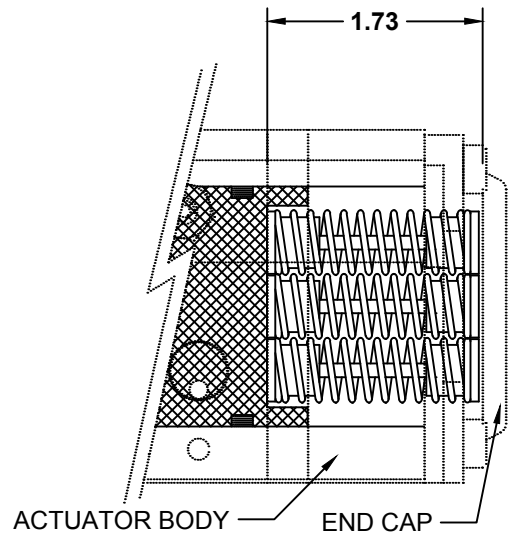

'FAILSAFE' POSITION
(SPRINGS EXTENDED)

'ACTUATED' POSITION
(AIR APPLIED, SPRINGS COMPRESSED)

RETURN SPRING QTY. 12 (6 EA. SIDE)

DRAWING NAME:
SR 52MM ACTUATOR SPRING DETAILS

MATERIAL:	A	DRAWING NUMBER: SR-52_SPRING_DETAILS	REV. 1
SCALE: N.T.S.	NAME: MCH	DATE: 6-10-16	