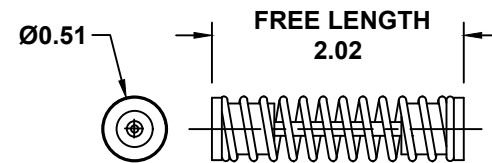

'FAILSAFE' POSITION
(SPRINGS EXTENDED)

'ACTUATED' POSITION
(AIR APPLIED, SPRINGS COMPRESSED)

RETURN SPRING QTY. 12 (6 EA. SIDE)

DRAWING NAME:
SR 52MM ACTUATOR SPRING DETAILS

MATERIAL:	A	DRAWING NUMBER: SR-52_SPRING_DETAILS	REV. 1
SCALE: N.T.S.	NAME: MCH	DATE: 6-10-16	