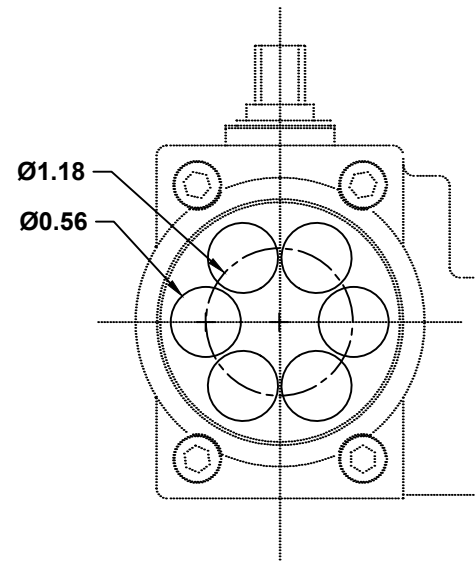

'FAILSAFE' POSITION
(SPRINGS EXTENDED)

'ACTUATED' POSITION
(AIR APPLIED, SPRINGS COMPRESSED)

RETURN SPRING QTY. 12 (6 EA. SIDE)

DRAWING NAME:
SR 52MM ACTUATOR SPRING DETAILS

MATERIAL:	A	DRAWING NUMBER: SR-52_SPRING_DETAILS	REV. 1
SCALE: N.T.S.	NAME: MCH	DATE: 6-10-16	