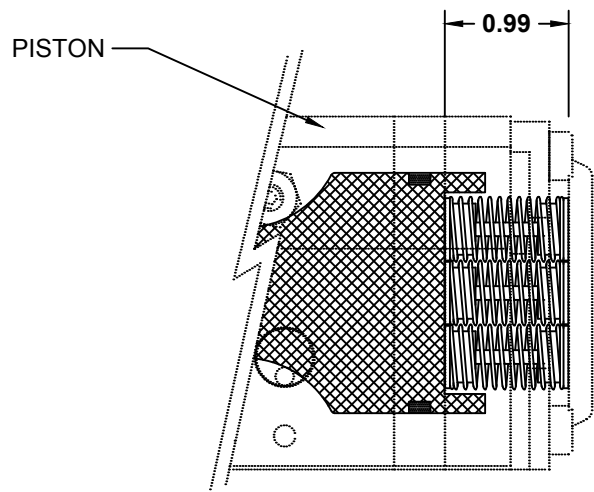

'FAILSAFE' POSITION
(SPRINGS EXTENDED)

'ACTUATED' POSITION
(AIR APPLIED, SPRINGS COMPRESSED)

RETURN SPRING QTY. 12 (6 EA. SIDE)

DRAWING NAME:
SR 52MM ACTUATOR SPRING DETAILS

MATERIAL:	A	DRAWING NUMBER: SR-52_SPRING_DETAILS	REV. 1
SCALE: N.T.S.	NAME: MCH	DATE: 6-10-16	